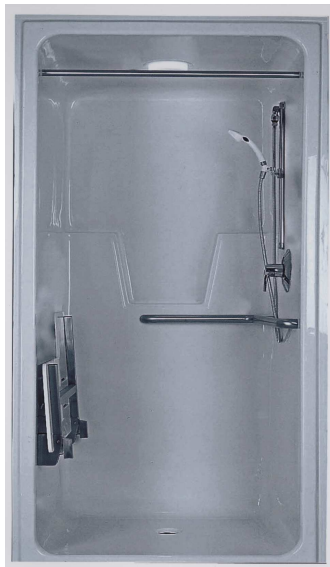

## Crane One Piece Cast Acrylic ADA Shower

Showers include Grab Bar and Seat

Stocked: Houston, San Antonio

Shower Valve and Bar, Hose & Head  
Not Included

For Complete rough in measurements call our office or visit

[www.cranepumbing.com](http://www.cranepumbing.com)

Description Dimensions are not the Rough in Sizes. Please see Rough In Sheet for actual sizes.

Rough In 44"x 39-1/4x84

PART NO.	DESCRIPTION	CTN QTY	LIST
A3636 01F RH	ADA 36x36 RH Seat, LH Bar	1	\$ 1,700.00 ea
A3636 01F LH	ADA 36x36 LH Seat, RH Bar	1	\$ 1,700.00 ea